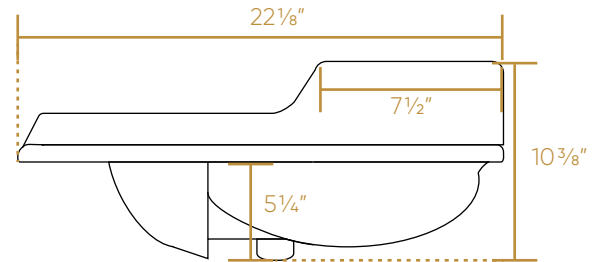

WHITEHAUS COLLECTION

AR874-GB001

TOP

BOTTOM

SIDE

FRONT

BACK

NOTE: Available with a widespread (3H) or single-hole (1H) faucet drilling.