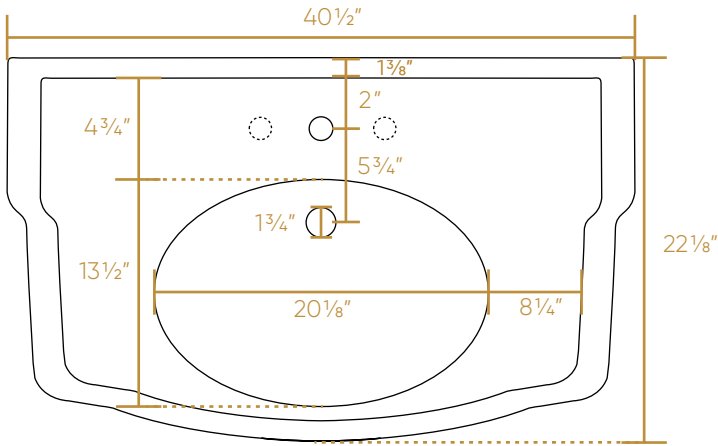

WHITEHAUS COLLECTION

AR874-GB001

TOP

BOTTOM

SIDE

FRONT

BACK

NOTE: Available with a widespread (3H) or single-hole (1H) faucet drilling.