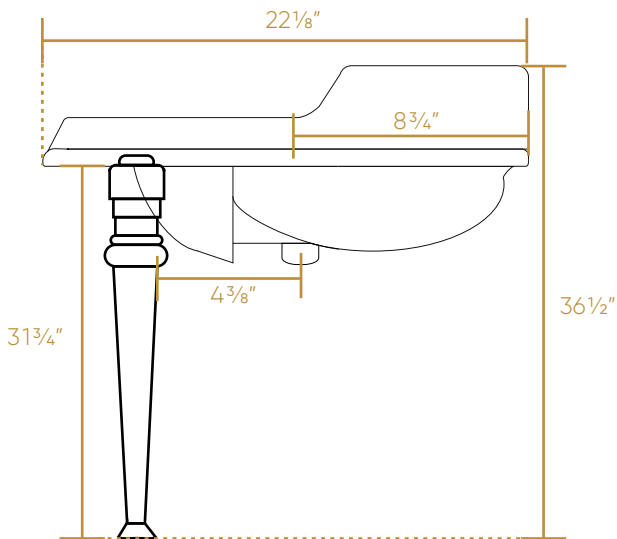

WHITEHAUS COLLECTION

AR874-GB001

TOP

BOTTOM

SIDE

FRONT

BACK

NOTE: Available with a widespread (3H) or single-hole (1H) faucet drilling.