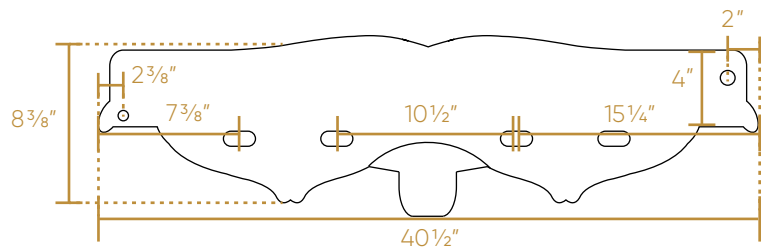

WHITEHAUS COLLECTION

AR874-GB001

TOP

BOTTOM

SIDE

FRONT

BACK

NOTE: Available with a widespread (3H) or single-hole (1H) faucet drilling.