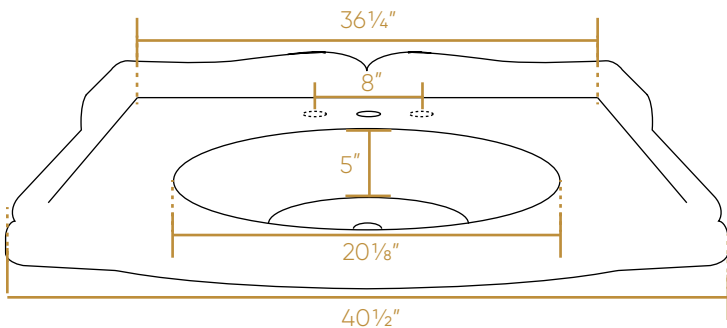

WHITEHAUS COLLECTION

AR874-GB001

TOP

BOTTOM

SIDE

FRONT

BACK

NOTE: Available with a widespread (3H) or single-hole (1H) faucet drilling.