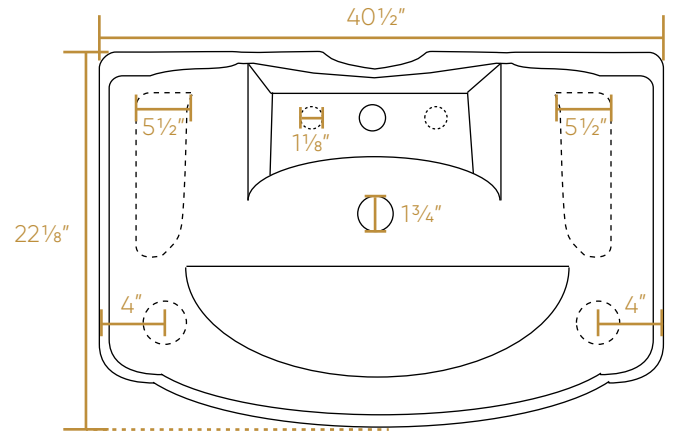

WHITEHAUS COLLECTION

AR874-GB001

TOP

BOTTOM

SIDE

FRONT

BACK

NOTE: Available with a widespread (3H) or single-hole (1H) faucet drilling.